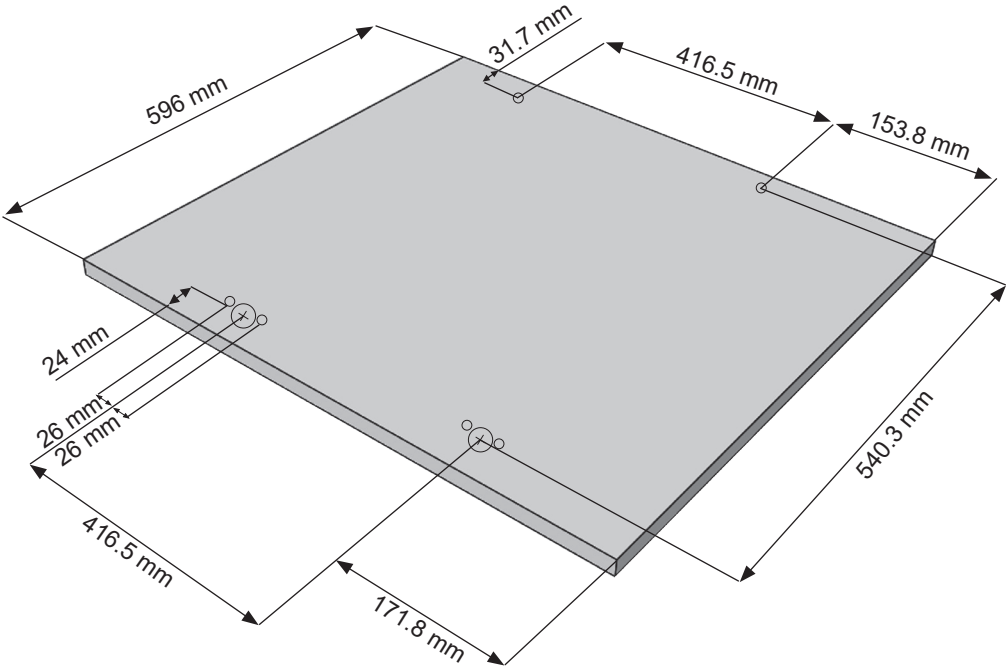

IF THE CABINET DOOR OPENS TO THE LEFT