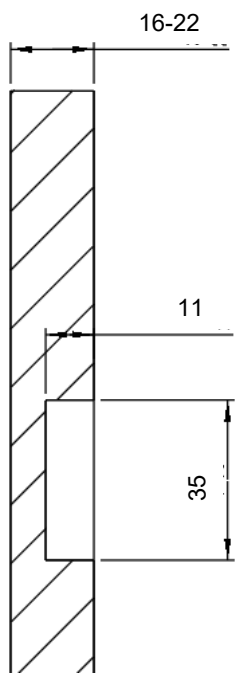

# 5WT6X001

*Enjoy it.*

Waschtrockner  
Washer Dryer  
Lave-linge  
Wasdroogcombinatie

**Figures in this manual are schematic and may not match your product exactly.**

Operating voltage / frequency (V/Hz)	(220-240) V~/50Hz
Total current (A)	10
Water pressure (Mpa)	Maximum: 1 Mpa Minimum : 0. 1 Mpa
Total power (W)	1850
Maximum washing capacity (dry laundry) (kg)	8.0
* Maximum drying capacity (kg)	5.0
Spinning revolution (rev / min)	1400
Programme number	15
Dimensions (mm) Height Width Depth	817.4 597.4 544.3
* You should not put dry laundry in your machine for drying.	

**IF THE CABINET DOOR OPENS TO THE LEFT**

IF THE CABINET DOOR OPENS TO THE LEFT

**IF THE CABINET DOOR OPENS TO THE RIGHT**

IF THE CABINET DOOR OPENS TO THE RIGHT