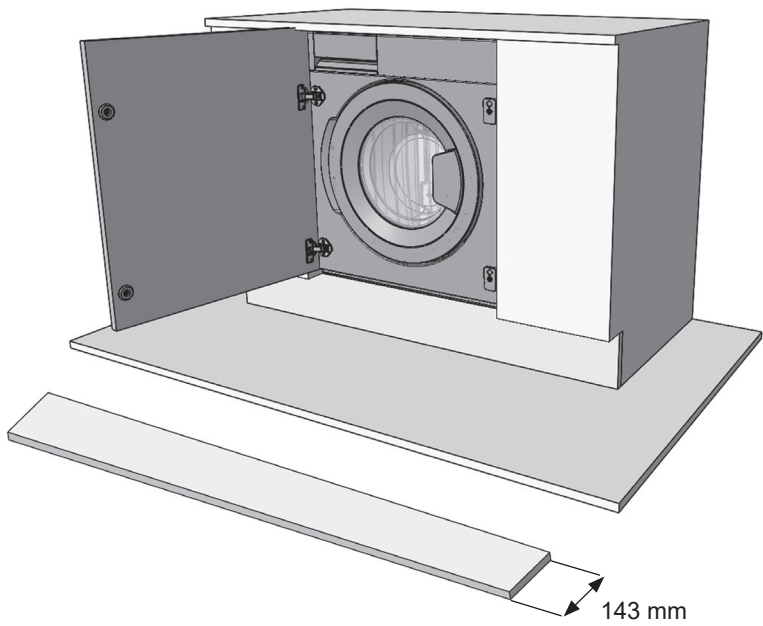

# 5WT6X001

*Enjoy it.*

Waschtrockner  
Washer Dryer  
Lave-linge  
Wasdroogcombinatie

**Figures in this manual are schematic and may not match your product exactly.**

Operating voltage / frequency (V/Hz)	(220-240) V~/50Hz
Total current (A)	10
Water pressure (Mpa)	Maximum: 1 Mpa Minimum : 0. 1 Mpa
Total power (W)	1850
Maximum washing capacity (dry laundry) (kg)	8.0
* Maximum drying capacity (kg)	5.0
Spinning revolution (rev / min)	1400
Programme number	15
Dimensions (mm) Height Width Depth	817.4 597.4 544.3
* You should not put dry laundry in your machine for drying.	