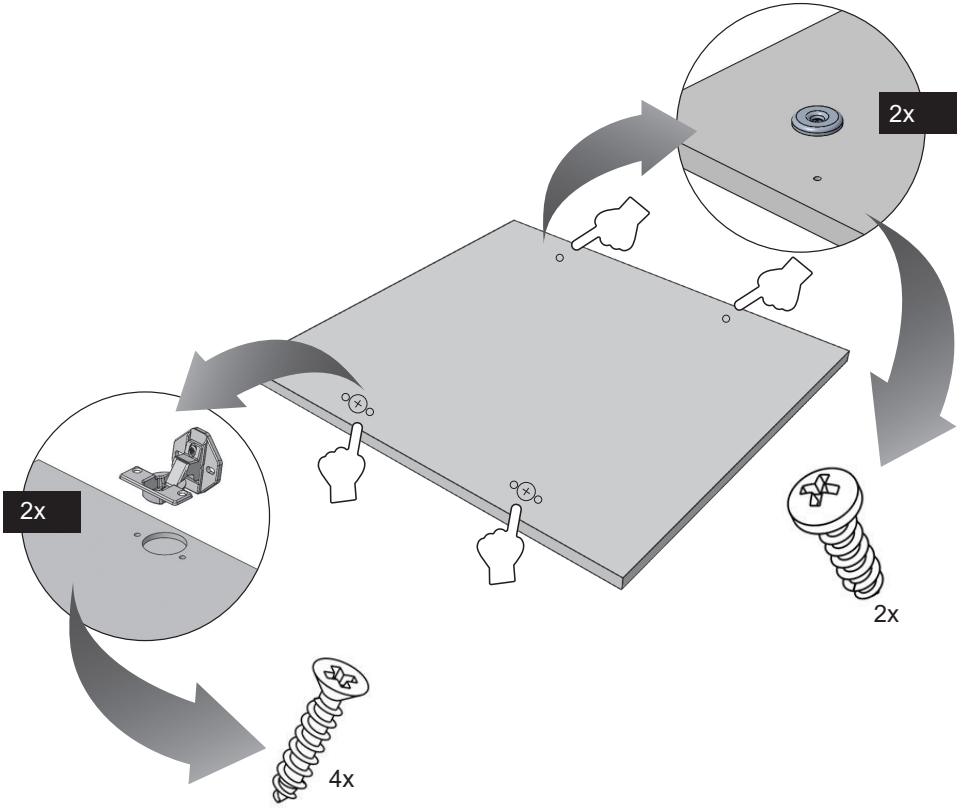

IF THE CABINET DOOR OPENS TO THE LEFT