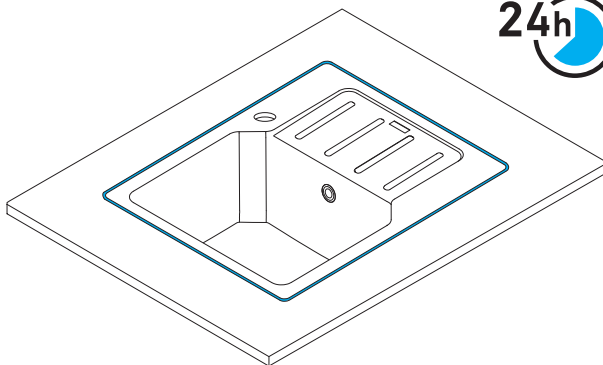

ø 35 mm

1

2

3

4

5

6

7**8****9****10****11****12**

13

24h

blaupunkt-einbaugeraete.com

Flush mount

Model		A	B	C	D	r1	r1	minimum cabinet
SMG7990BE		$786^{+0.5}_0$	$760^{\pm 2}$	$506^{+0.5}_0$	$480^{\pm 2}$	17.5	15	450
SMG8990BE		$866^{+0.5}_0$	$840^{\pm 2}$	$506^{+0.5}_0$	$480^{\pm 2}$	17.5	15	500
SMG9990BE		$1006^{+0.5}_0$	$980^{\pm 2}$	$506^{+0.5}_0$	$480^{\pm 2}$	17.5	15	600