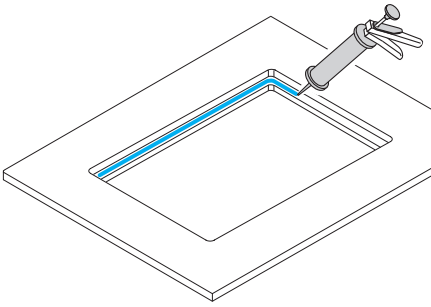

ø 35 mm

1

2

3

4

5

6

7**8****9****10****11****12**

13

24h

blaupunkt-einbaugeraete.com

Flush mount

Model		A	B	C	D	r1	r1	minimum cabinet
SMG7990BE		$786^{+0.5}_0$	$760^{\pm 2}$	$506^{+0.5}_0$	$480^{\pm 2}$	17.5	15	450
SMG8990BE		$866^{+0.5}_0$	$840^{\pm 2}$	$506^{+0.5}_0$	$480^{\pm 2}$	17.5	15	500
SMG9990BE		$1006^{+0.5}_0$	$980^{\pm 2}$	$506^{+0.5}_0$	$480^{\pm 2}$	17.5	15	600