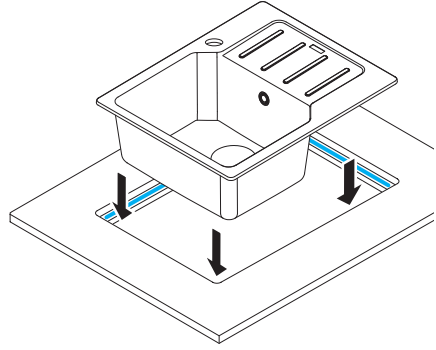

ø 35 mm

1

2

3

4

5

6

7**8****9****10****11****12**

13

24h

blaupunkt-einbaugeraete.com

Flush mount

Model		A	B	C	D	r1	r1	minimum cabinet
SMG7990BE		$786^{+0.5}_0$	$760^{\pm 2}$	$506^{+0.5}_0$	$480^{\pm 2}$	17.5	15	450
SMG8990BE		$866^{+0.5}_0$	$840^{\pm 2}$	$506^{+0.5}_0$	$480^{\pm 2}$	17.5	15	500
SMG9990BE		$1006^{+0.5}_0$	$980^{\pm 2}$	$506^{+0.5}_0$	$480^{\pm 2}$	17.5	15	600