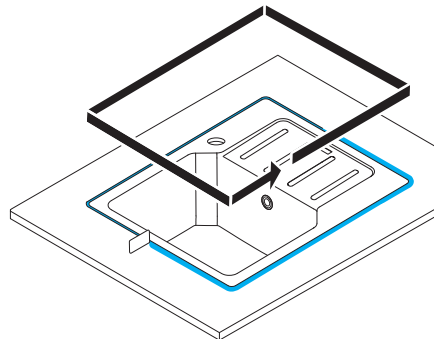

ø 35 mm

1

2

3

4

5

6

7**8****9****10****11****12**

13

24h

blaupunkt-einbaugeraete.com

Flush mount

Model		A	B	C	D	r1	r1	minimum cabinet
SMG7990BE		$786^{+0.5}_0$	$760^{\pm 2}$	$506^{+0.5}_0$	$480^{\pm 2}$	17.5	15	450
SMG8990BE		$866^{+0.5}_0$	$840^{\pm 2}$	$506^{+0.5}_0$	$480^{\pm 2}$	17.5	15	500
SMG9990BE		$1006^{+0.5}_0$	$980^{\pm 2}$	$506^{+0.5}_0$	$480^{\pm 2}$	17.5	15	600