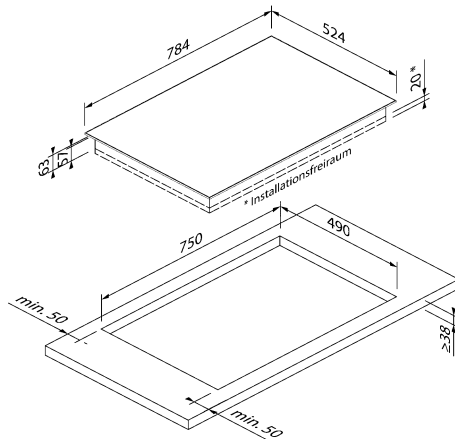

BLAUPUNKT

5RH84353
80cm Glass ceramic hob, self-sufficient

Power / Consumption

- Voltage: 220 - 240 V
- Total connected load 7.0 kW
- 4 cooking zones
- 2 x Ø 155 mm, 1.2 kW
- 1 x Ø 180/275 mm, 1.5/2.4 kW
- 1 x Ø 145/220 mm, 1.0/2.2 kW

Maße

- Unit dimensions: (H/W/D) 63 x 784 x 524 mm
- Installation dimensions: (H/W/D) 57 x 750 x 500 mm
- Min. worktop thickness: 16 mm

EAN-Nr.: 4251003108132

Special accessories:

Available colour variants:

Accessories:

Technical features:

Appliance type: Glass ceramic hob
Design: Built-in appliance - support Energy source: Electric
Number of cooking zones that can be used simultaneously: 4
Appliance width (mm): 784
Net weight (kg): 11.2
Gross weight (kg): 13.0
Residual heat indicator: Yes
Position of the control: Front
Type of control: Touch control
LED indicator - Red
Main surface material: Glass ceramic
Surface colour: Black
Approval certificates: CE / UKCA

Consumption and connection values:

Electrical connection value (W): 7000
Voltage (V): 220-240
Frequency (Hz): 50; 60
Colour of unit: black
Energy source: Electric
Approval certificates: CE / UKCA Plug type: without plug
Number of cooking zones that can be used simultaneously: 4
Dimensions of the appliance (mm): 63 x 784 x 524
Niche dimensions (mm): 57 x 750 x 500
Dimensions of the packed appliance (mm): 95 x 840 x 600
Net weight (kg): 11.2
Gross weight (kg): 13.0